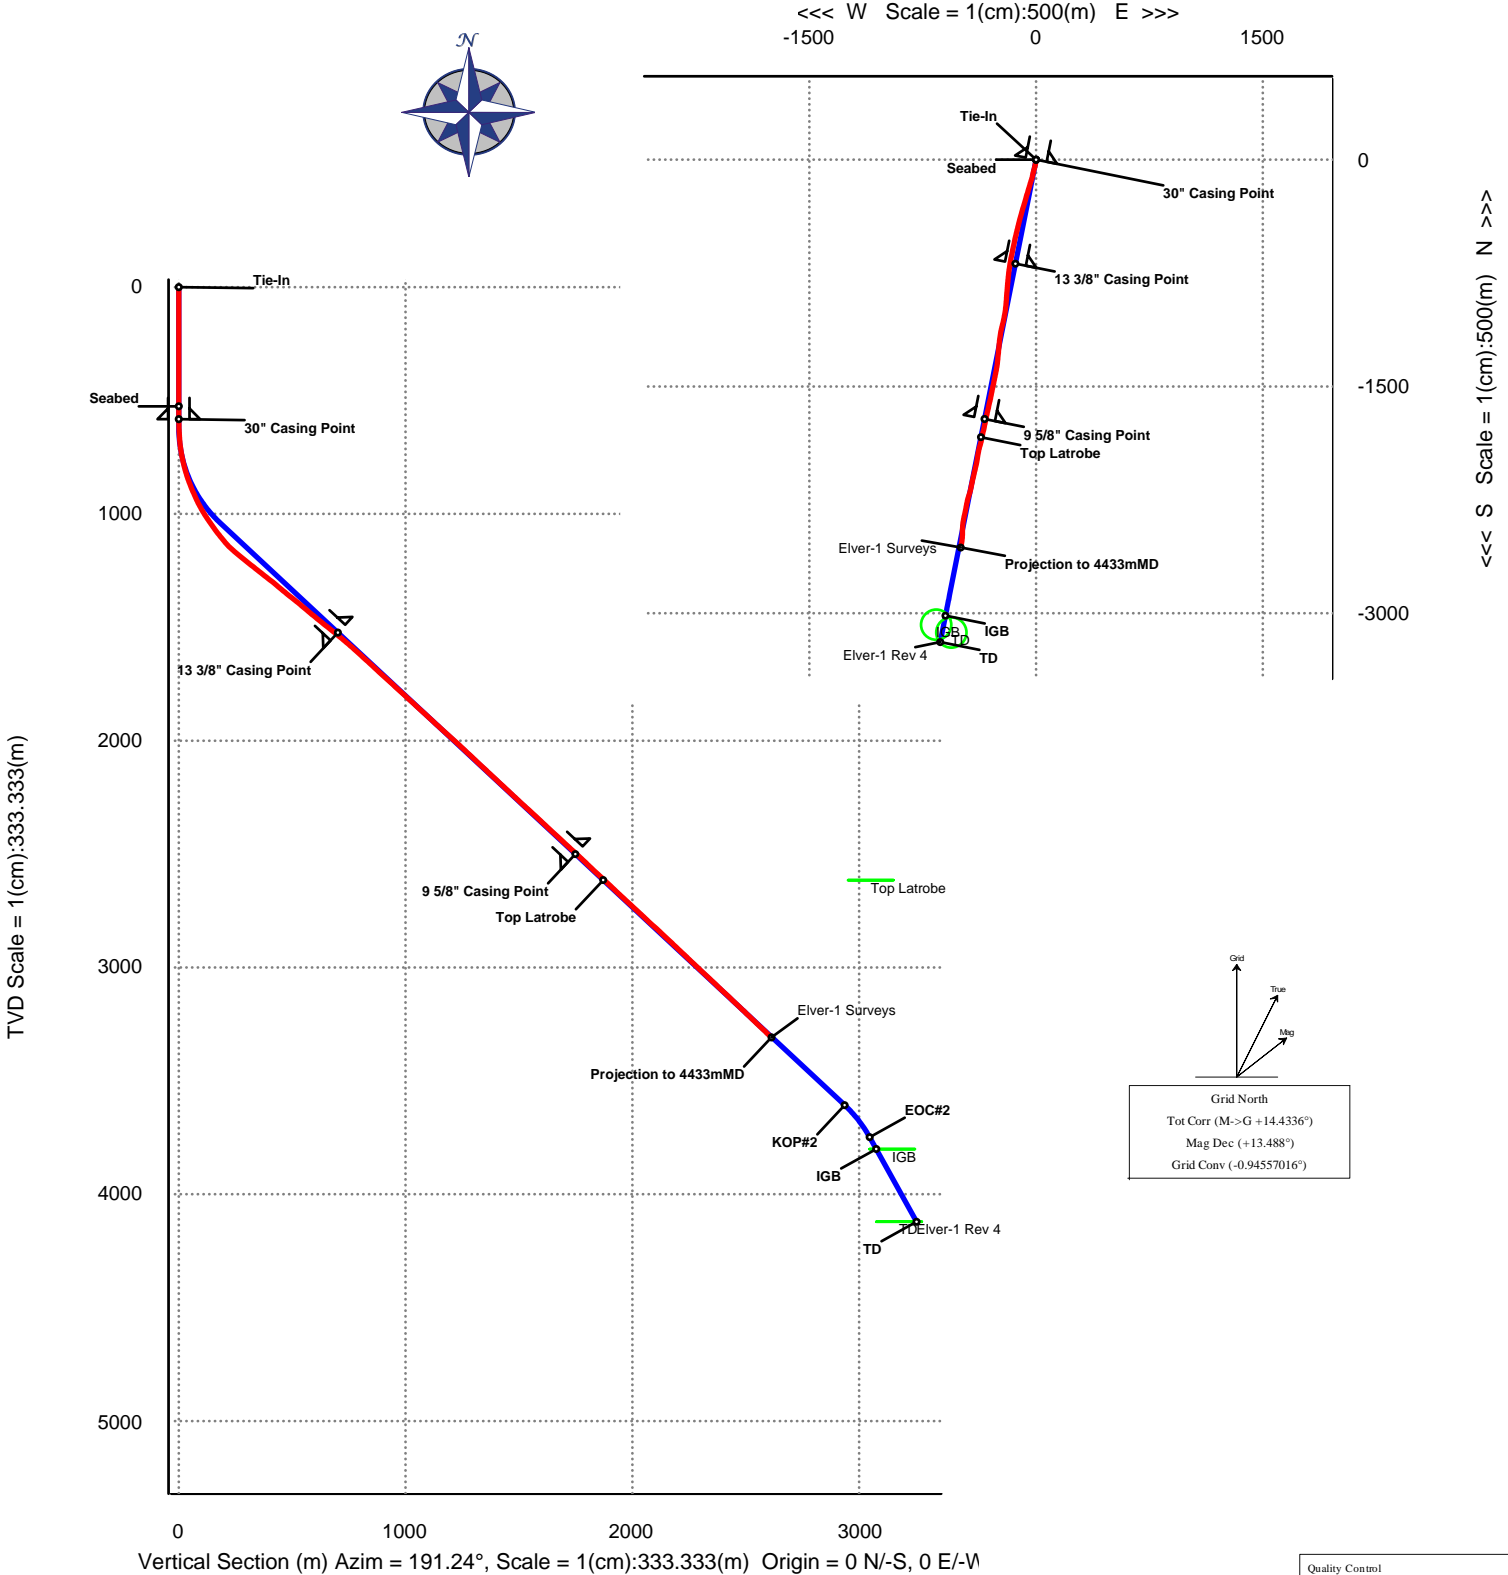

WELL <b>Elver-1</b>		FIELD <b>Apache - Elver-1</b>		STRUCTURE <b>Gippsland Basin</b>	
Magnetic Parameters Model: BGGM 2005    Dip: -69.087°    Date: December 15, 2008 Mag Dec: +13.488°    FS: 60050.3 nT		Surface Location Lat: S38 43 9.133    Northing: 5713298.68 m Lon: E148 30 41.316    Easting: 631400.50 m		GDA94/MGA94 Zone 55 Grid Conv: -0.94557016° Scale Fact: 0.9998126199	
		Miscellaneous Slot: Slot 1    TVD Ref: RKB (21.50 m above MSL) Plan: Elver-1 Rev 4    Srvy Date: January 04, 2009			

Quality Control  
 Date Drawn: Tue 12:53 PM January 06, 2009  
 Drawn by: Current User  
 Checked by:  
 Client OK: